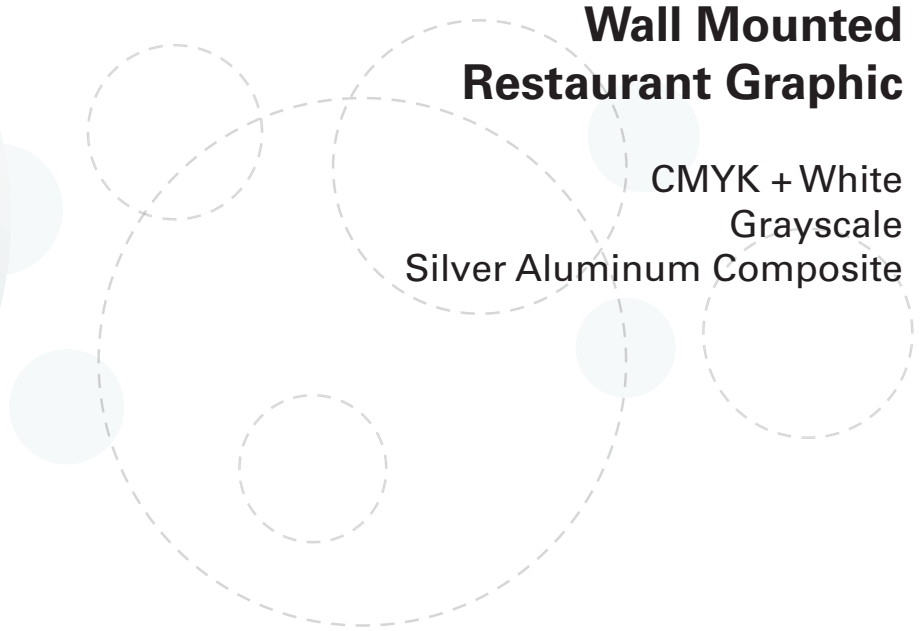

INDOOR / RETAIL P-O-P

Backlit Display

CMYK + White
Grayscale
Acrylic

efi

INDOOR / RETAIL P-O-P

Wall Mounted Restaurant Graphic

CMYK + White
Grayscale
Silver Aluminum Composite

FLOOR, WALL & WINDOW